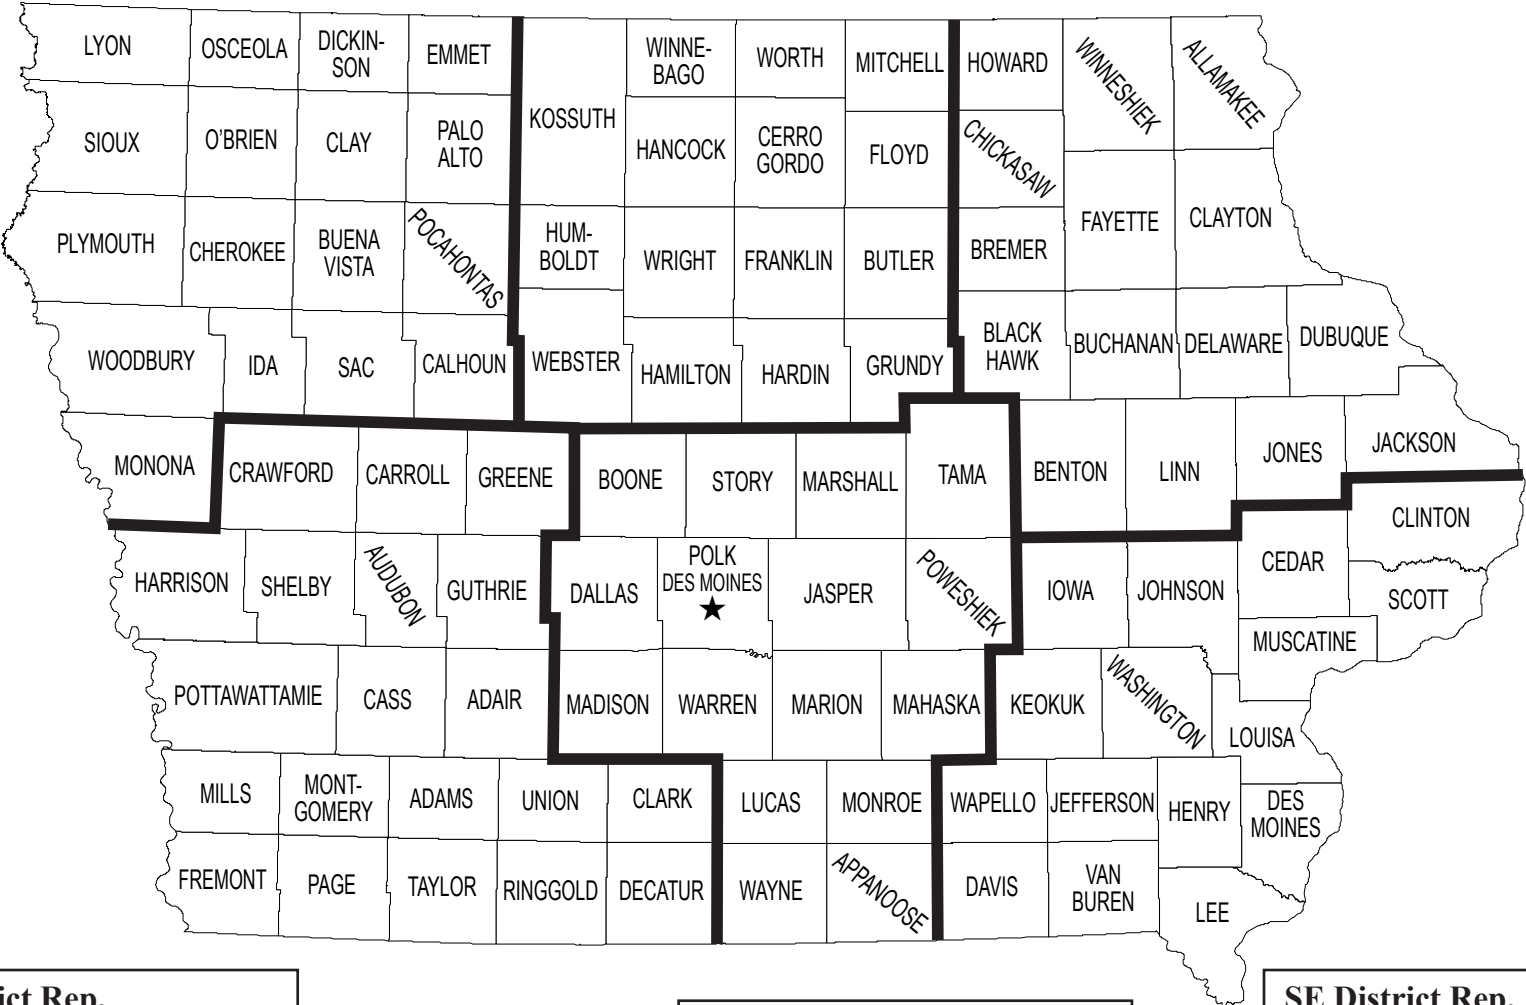

NW District Rep.
Sherrie Moritz
712-540-8963
rsasm@frontiernet.net

NC District Rep.
Cindy Pangburn
641-324-1624
cpang60@yahoo.com

NE District Rep.
Kelly Trinkle
641-366-2810
ktrinkle@beluw.org

SW District Rep.
Angie Trowbridge
712-246-4727
trowbridgea@shencsd.com

SC District Rep.
Sarah Buss
515-450-7640
sbluv2cheer@yahoo.com

SE District Rep.
Paula Kirkpatrick
641-660-4070
paula.kirkpatrick@tri-countyschools.com